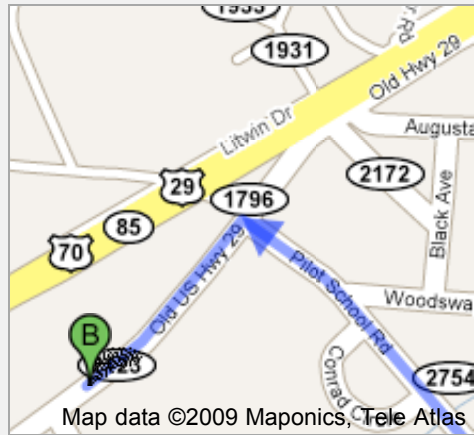

Directions to 3993 Old Highway 29, Thomasville, NC 27360

5.4 mi – about 11 mins

Save trees. Go green!
 Download Google Maps on your phone at google.com/gmm

A I-85 S

- 
1. Head west on I-85 S toward Exit 103 go 1.8 mi
total 1.8 mi
 About 2 mins
- 2. Take exit 102 for Lake Rd** go 0.3 mi
total 2.1 mi
- 
3. Turn right at Lake Rd/NC-2085 go 282 ft
total 2.2 mi
- 
4. Turn left at Lake Rd/NC-2087 go 0.9 mi
total 3.1 mi
 About 2 mins
- 
5. Turn right at Johnstontown Rd/NC-2031 go 0.7 mi
total 3.8 mi
 About 2 mins
- 
6. Turn left at NC-2031/NC-2124/Shell Rd go 289 ft
total 3.8 mi
- 
7. Turn right at NC-2031/Pilot School Rd go 1.3 mi
total 5.1 mi
 About 3 mins
- 
8. Turn left at NC-2123 go 0.3 mi
total 5.4 mi
 Destination will be on the right
 About 1 min

B 3993 Old Highway 29, Thomasville, NC 27360

These directions are for planning purposes only. You may find that construction projects, traffic, weather, or other events may cause conditions to differ from the map results, and you should plan your route accordingly. You must obey all signs or notices regarding your route.

Map data ©2009 , Maponics, Tele Atlas